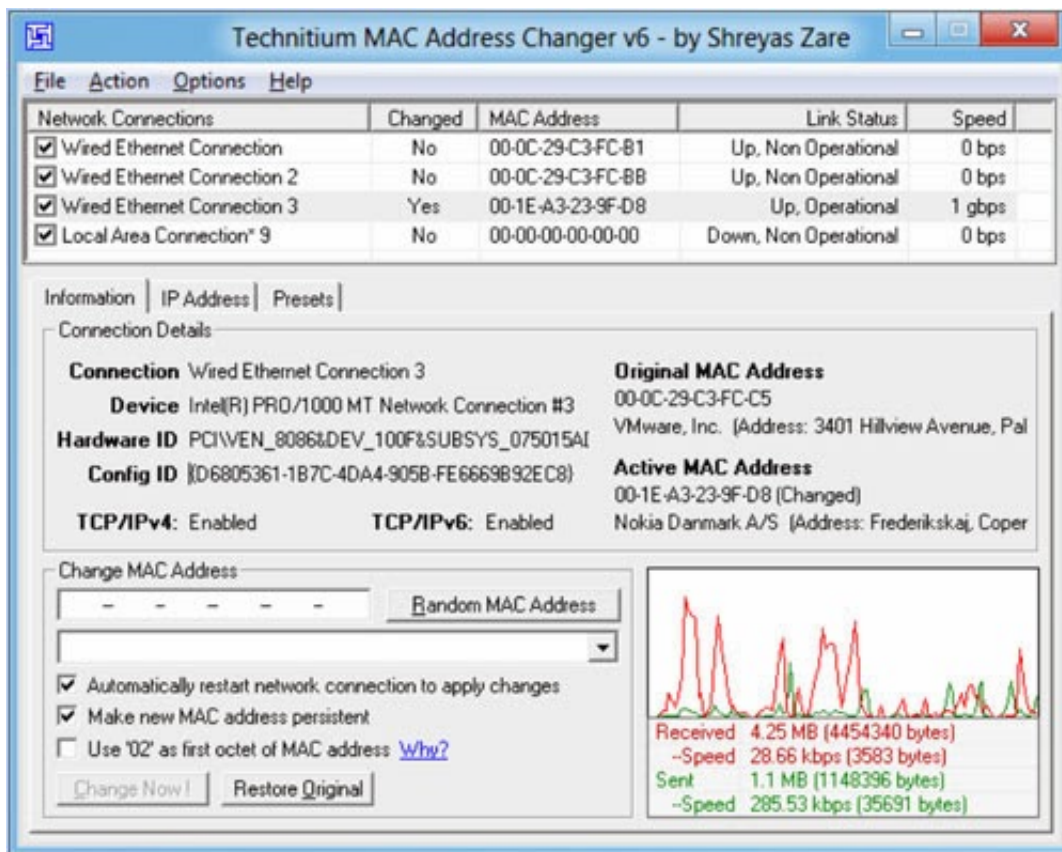

Click the download button to proceed It will download the certain Wii operating system files from Nintendo.. Since it uses the official Nintendo platform for Wii online gameplay, Dolphin users can play online with not only other Dolphin players, but with real Wii players as well.. Thus any change of the network-adapters on the host-system can result in a change of dolphin's MAC-address.

Since the merger of the Wii-Network branch in, Dolphin can now use the Nintendo WiFi Connection to play Wii games online.. If using a custom servers, see their documentation for more details Getting the Wii Operating System Files Download and extract.. Make sure that the 00000011 app file exists; it's the only file required for this guide.

[Download Film Kutunggu Jandamu Ganoolid](#)

For copyright reasons, some of the files required to access the Nintendo WiFi Connection cannot be distributed with Dolphin and have to be obtained by the user.. app: • clientca pem • clientcakey pem • rootca pem If you are using Linux or OSX, compile (in C++11 mode) and use this to dump the certificates.. Dolphin is an emulator for two recent Nintendo video game consoles: the GameCube and the Wii. [Download Babymetal Frestsonfire](#)

[Garageband Dubstep](#)

[Project Download](#)

[Komplete 10 Crack Mac](#)

Support How do I change where Dolphin saves? (self DolphinEmulator) submitted 10. [Lan Driver Software Free Download For Windows 7](#)